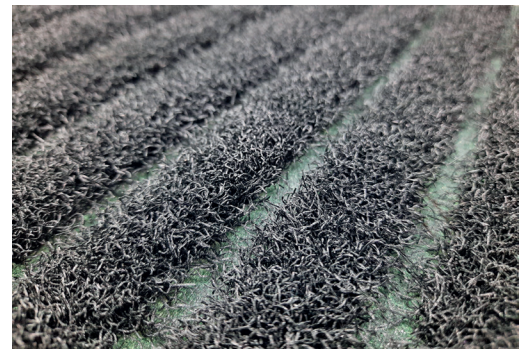

The pad attachments on the Clear-Drum for the BISAM 44 BRUSH as well as on the Clear-Pad and Clear-Pad-Pro for the BIBER 22 BRUSH are attached to the roller brush or pad holder by means of Velcro. If necessary, they can be easily and quickly exchanged and replaced with replacement pads.

- → Better cleaning effect than conventional brush attachments with bristles
- → Flexible use for cleaning joints, cracks and foil surfaces or even wooden decks
- → Removes even tough dirt without problems

THE DIFFERENT COLOUR VARIANTS

The Clear-Pad, the Clear-Pad-Pro and the Clear-Drum are each available in a green and a grey version. The two colour versions differ in their hardness. The green versions are ideal for light to normal dirt build-up on films. For more stubborn dirt on various foils or even harder materials, we recommend the grey versions. The surfaces to be cleaned are always protected as long as there is contact with water, while the dirt is effectively gripped.

Clear-Pad green

Item No. BB1005

Clear-Pad-Pro green

Item No. BB1010

Clear-Drum green

Item No. BISAM1016

Clear-Pad grey

Item No. BB1023

Clear-Pad-Pro grey

Item No. BB1014

Clear-Drum grey

Item No. BISAM1019

Subject to technical changes, our terms and conditions apply: www.roessle.ag

rössle

Technology for clean ponds